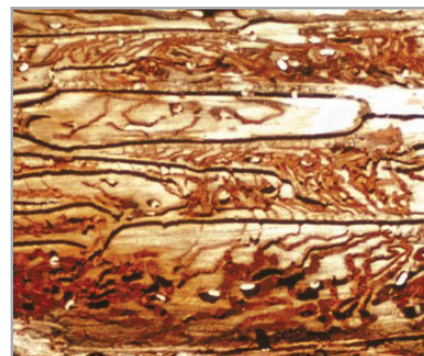

Ips engraver beetle egg galleries and larvae