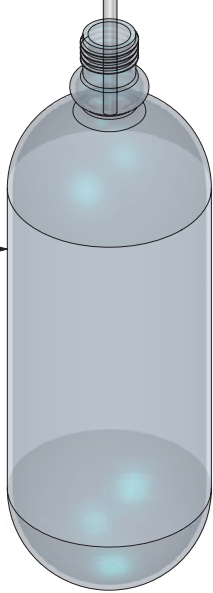

070-0230
Fill Cap W/ Washer

070-0220
Pressure Relief Valve (2 Pack)

070-0655
FS-O-Ring Rebuild Kit

070-0225
120 PSI Blow-Off Assembly

070-0205
FS Press on Quick Disconnect

070-0225
120 PSI Blow-Off Assembly

070-0235
FS Internal Bottle Parts
-Barb 10-32/170 (x2)
-Tubing HP 1/4" OD, Polyurethane lined EVA : 1.15'
-Tubing HP 1/4" OD, Polyurethane lined EVA : 0.5'
-Ball Check Valve
-Medium Bottle Washer #210 Quad Edge O-Ring

070-0079
FS .65L HP Bottle

OR

070-0082
FS 1.5L HP Bottle

FS High Pressure
Pump w/ Gauge
070-0090